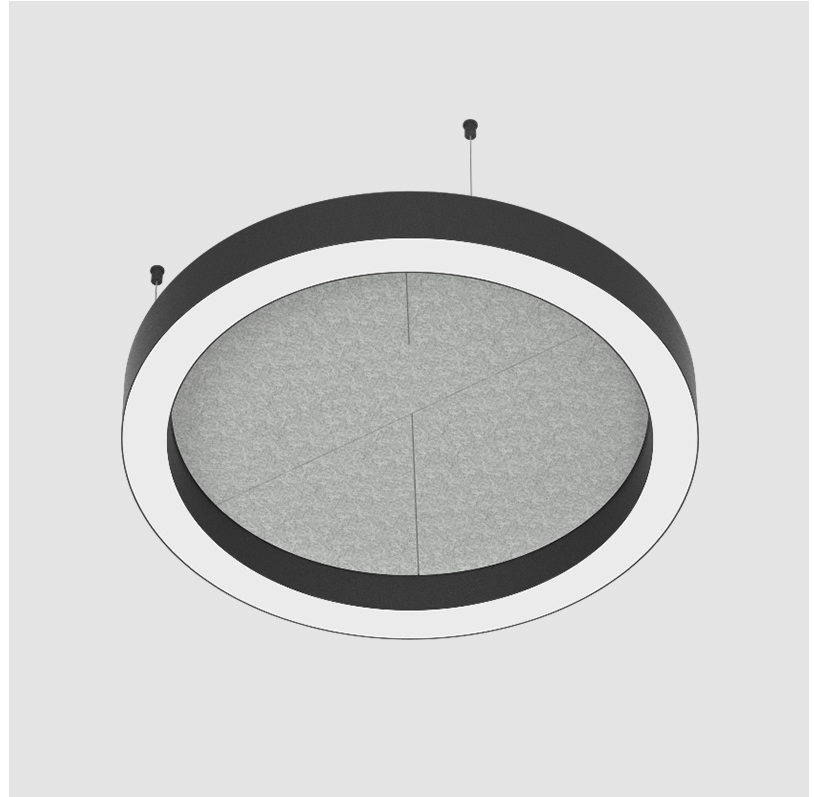

GENERAL

Series: Glorious Slim Acoustic
Brand: Prolight
Division: Architectural
Mounting Type: Suspension
Mounting Location: Ceiling
Subcategory: Acoustic

PHYSICAL

Shape: Round
Length (mm): 800
Length (in): 31 1/2
Width (mm): 90
Width (in): 3 9/16
Light Distribution: Direct / Indirect
Weight (kg): 9.026
Weight (lbs): 19.90

Diffuser: [PMMA - Opal / Micro-Prism](#)
Fixture Finish: [SSR / BKV / CWI / CRY / HAB / UFT / ITA / RUA / FTG / MYG / LOD / PUS / FRO / FUP / KIA / POP / BLS / SPG / MEY / GOH / GUM / CHC / COM / ABZ / JAG / OBR / MOS / ROR](#)
Accent Finish: [ANC / ASH / BNA / BTC / BZE / CEL / EGG / EVG / FOG / FOS / FST / FUA / IRI / IRO / KHA / LIC / LIM / MER / MSN / MUS / ONX / PEA / PLU / POL / PPY / RAY / ROY / RST / STE / SWD / TAN / TAU](#)

Fixture Material: Aluminum
Cable Details: 2 000mm / 78 3/4" or 6 000mm / 236 1/4" Transparent Cable

ELECTRICAL

Lamp Type: LED (Zhaga Standard)
Input Wattage (W): 77
Total Output Wattage (W): 70
Dimming: [Non-Dimmable](#)
Driver Included: Yes
Driver Location: Integrated
Driver Type: Constant Current - Universal
Driver Class: Class 2
Input Voltage (V): 120 - 277

LED

Color Temperature (°K): [2700 / 3000 / 3500 / 4000](#)
Max. Delivered Lumen (lm): Max 9579
Nominal Lumen (lm): Max 12223
CRI: >90 CRI
Lamp Life (hrs): 50000

OPTICAL

RATINGS AND CERTIFICATIONS

Certified By: CSA Certified to UL and CSA Standards
IP rating: IP20