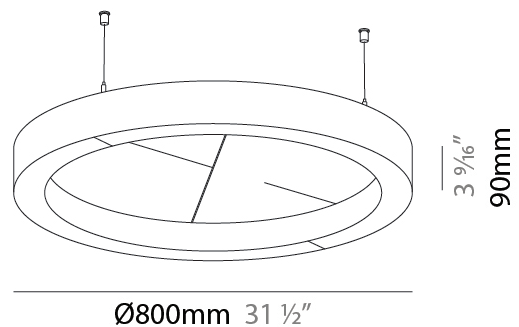

GENERAL

Series: Glorious Slim Acoustic
Brand: Prolight
Division: Architectural
Mounting Type: Suspension
Mounting Location: Ceiling
Subcategory: Acoustic

PHYSICAL

Shape: Round
Length (mm): 800
Length (in): 31 1/2
Width (mm): 90
Width (in): 3 9/16
Light Distribution: Direct / Indirect
Weight (kg): 9.026
Weight (lbs): 19.90

Diffuser: [PMMA - Opal / Micro-Prism](#)
Fixture Finish: [SSR / BKV / CWI / CRY / HAB / UFT / ITA / RUA / FTG / MYG / LOD / PUS / FRO / FUP / KIA / POP / BLS / SPG / MEY / GOH / GUM / CHC / COM / ABZ / JAG / OBR / MOS / ROR](#)
Accent Finish: [ANC / ASH / BNA / BTC / BZE / CEL / EGG / EVG / FOG / FOS / FST / FUA / IRI / IRO / KHA / LIC / LIM / MER / MSN / MUS / ONX / PEA / PLU / POL / PPY / RAY / ROY / RST / STE / SWD / TAN / TAU](#)

Fixture Material: Aluminum
Cable Details: 2 000mm / 78 3/4" or 6 000mm / 236 1/4" Transparent Cable

ELECTRICAL

Lamp Type: LED (Zhaga Standard)
Input Wattage (W): 77
Total Output Wattage (W): 70
Dimming: [Non-Dimmable](#)
Driver Included: Yes
Driver Location: Integrated
Driver Type: Constant Current - Universal
Driver Class: Class 2
Input Voltage (V): 120 - 277

LED

Color Temperature (°K): [2700 / 3000 / 3500 / 4000](#)
Max. Delivered Lumen (lm): Max 9579
Nominal Lumen (lm): Max 12223
CRI: >90 CRI
Lamp Life (hrs): 50000

OPTICAL

RATINGS AND CERTIFICATIONS

Certified By: CSA Certified to UL and CSA Standards
IP rating: IP20